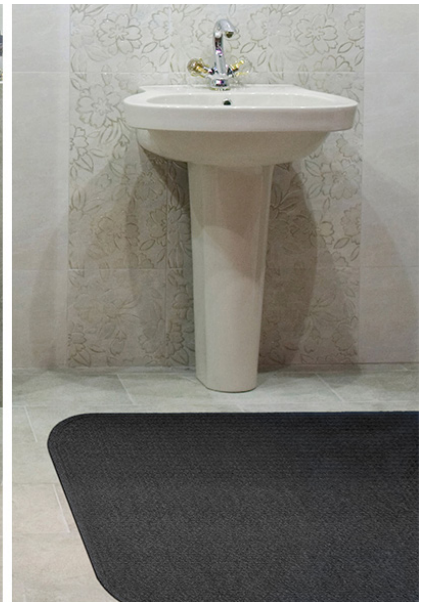

Restroom Service Mats

Specialty Mats • Indoor

Restroom Service mats are commercially launderable and designed for long-term use, making them ideal for those seeking an eco-friendly alternative to disposable restroom mats.

Sink Mat

- **Clean & Sanitary** – Water dam border traps liquids, keeping floors dry while the bi-level surface ensures liquids remain beneath foot level to keep shoes dry and minimize tracking
- **Eco-Friendly** – Fabric surface is constructed from PET, an eco-friendly fabric that dissipates moisture and dries quickly
- **Odor Resistant** – Fabric is anti-microbially treated for lifetime protection from odor-causing bacteria
- **Fade & Bleach Resistant** – Eco-friendly PET fabric provides superior color-fastness and is impervious to bleach
- **Commercially launderable** – Designed for long-term use with regular laundry service
- Available in 3 thoughtfully designed sizes for placement in front of urinals, commodes, and sinks

Restroom Service Mats

Sink Mat

Commode Mat

Urinal Mat

100%
customer satisfaction
GUARANTEED

MADE
IN THE
USA

Restroom Service Mats

Specialty Mats • Indoor

Product No. 4067 (sink mat)
Product No. 4068 (commode mat)
Product No. 4069 (urinal mat)

Mat Type	Size	Product Weight
Sink	3' x 5'	6 lbs.
Commode	22" x 22"	1.4 lbs.
Urinal	20" x 17"	1.2 lbs.