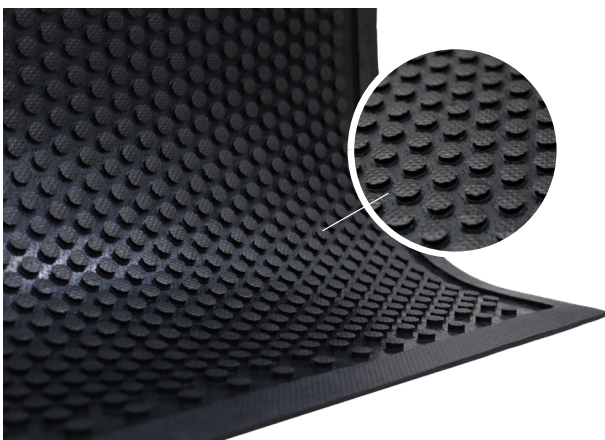

Steady Comfort™ Mats

Anti-Fatigue Mats • Indoor

Steady Comfort is a slip-resistant mat with anti-fatigue properties designed to provide steady footing and mild relief for those who stand for long periods of time.

- **Safe** – Rubber nubs provide traction; beveled edges provide a safe transition from floor to mat; certified high traction by the National Floor Safety Institute (NFSI)
- **Comfortable** – High-density closed-cell nitrile rubber foam provides excellent anti-fatigue qualities
- **Clean** – Lifetime anti-microbial treatment prevents odors and degradation of the mat
- **Versatile** – Grease and oil proof; chemical resistant; welding safe
- **Easy to Clean** – Lightweight flexible design ensures easy handling and cleaning
- Commercially launderable

Flexible, Slip-Resistant Design

Steady Comfort features durable rubber nubs that provide both traction and comfort, and they will not crush over time. The flexible design makes these mats easy to roll and handle. They can be cleaned a variety of ways: scrubbed with a deck brush or cleaned with a pressure washer, and they can withstand commercial laundering and sterilization in an autoclave.