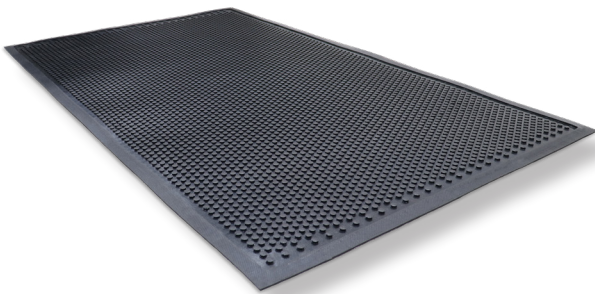

Steady Comfort™ Mats

Anti-Fatigue Mats • Indoor

Steady Comfort is a slip-resistant mat with anti-fatigue properties designed to provide steady footing and mild relief for those who stand for long periods of time.

- **Safe** – Rubber nubs provide traction; beveled edges provide a safe transition from floor to mat; certified high traction by the National Floor Safety Institute (NFSI)
- **Comfortable** – High-density closed-cell nitrile rubber foam provides excellent anti-fatigue qualities
- **Clean** – Lifetime anti-microbial treatment prevents odors and degradation of the mat
- **Versatile** – Grease and oil proof; chemical resistant; welding safe
- **Easy to Clean** – Lightweight flexible design ensures easy handling and cleaning
- Commercially launderable

Flexible, Slip-Resistant Design

Steady Comfort features durable rubber nubs that provide both traction and comfort, and they will not crush over time. The flexible design makes these mats easy to roll and handle. They can be cleaned a variety of ways: scrubbed with a deck brush or cleaned with a pressure washer, and they can withstand commercial laundering and sterilization in an autoclave.